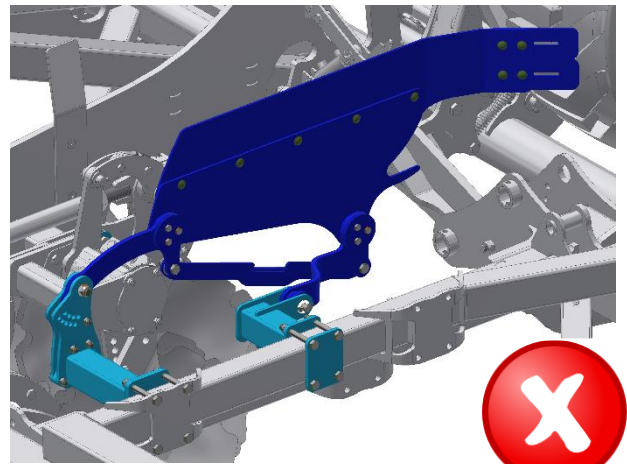

Machine folding procedure – transport position

1a		
1b		
2a		
2b		
2c		
2d		
3a		
3b		
4		

2c