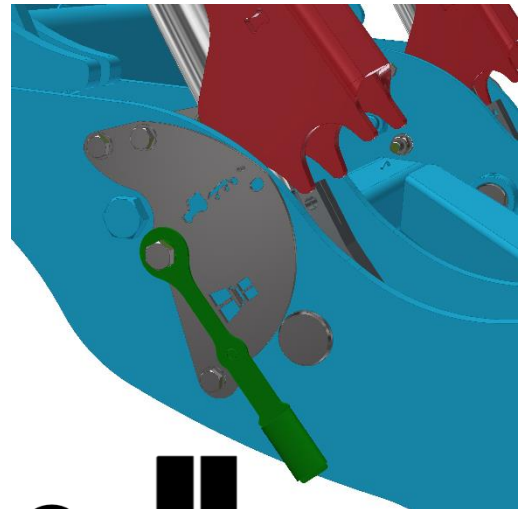

2d

SF1250 | 1050PRO

1

h [cm / in]	
0	60 / 24
2	58 / 23
4	55 / 22
6	53 / 21
8	50 / 20
14	TRANSPORT

2

3

○ 20 s

MAX 180 bar

Machine folding procedure – transport position

1a		
1b		
2a		
2b		
2c		
2d		
3a		
3b		
4		

2c

2d

3a

3b

 $p > 6 \text{ bar}$