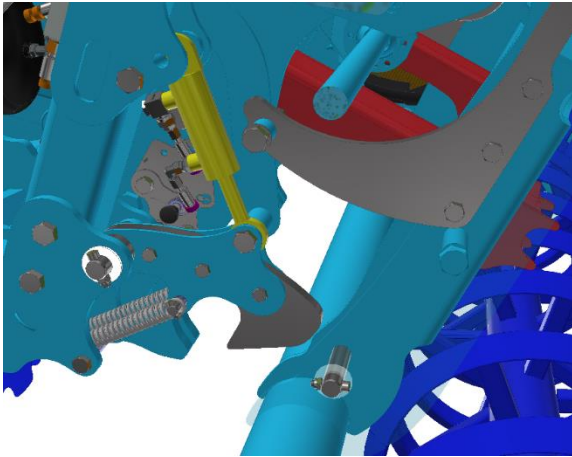

			 <i>The effective technology and complex services</i>			

Machine unfolding procedure – work position

1a		
1b		
2a		
2b		
2c		
2d		
3a		

2a

2b

2c

2c

100 bar

2d

SF1250 | 1050PRO

1

h [cm / in]	
0	60 / 24
2	58 / 23
4	55 / 22
6	53 / 21
8	50 / 20
14	TRANSPORT

2

3

○ 20 s

MAX 180 bar