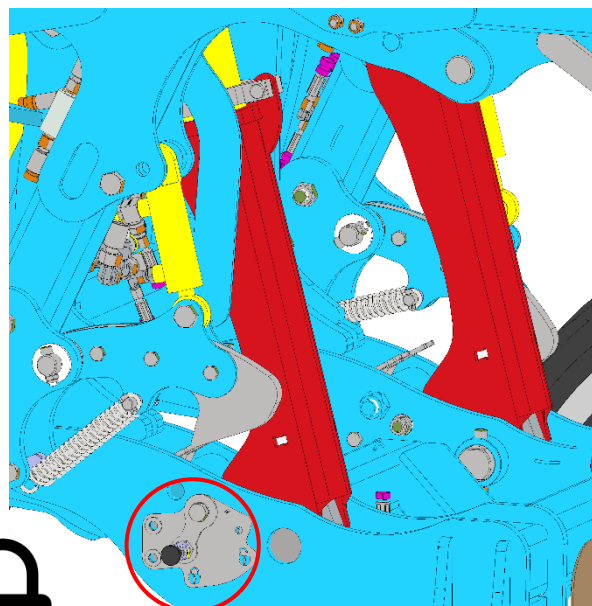

2d

SF1250 | 1050PRO

1

h [cm / in]	
0	60 / 24
2	58 / 23
4	55 / 22
6	53 / 21
8	50 / 20
14	TRANSPORT

2

3

○ 20 s

MAX 180 bar

Machine folding procedure – transport position

1a		
1b		
2a		
2b		
2c		
2d		
3a		
3b		
4		

2c

2d

3a

3b

 $p > 6 \text{ bar}$