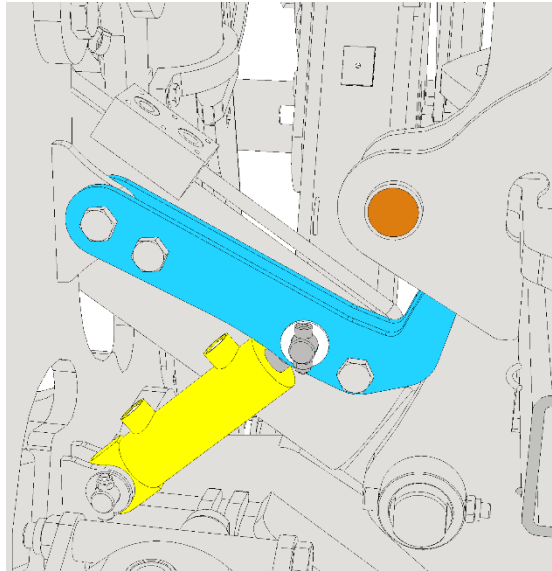

			 <i>The effective technology and complex services</i>			

Machine unfolding procedure – work position

1a		
1b		
2a		
2b		
2c		
2d		
3a		

2a

2b

2c

2c

100 bar

2d

SF1250 | 1050PRO

1

h [cm / in]	
0	60 / 24
2	58 / 23
4	55 / 22
6	53 / 21
8	50 / 20
14	TRANSPORT

2

3

○ 20 s

MAX 180 bar