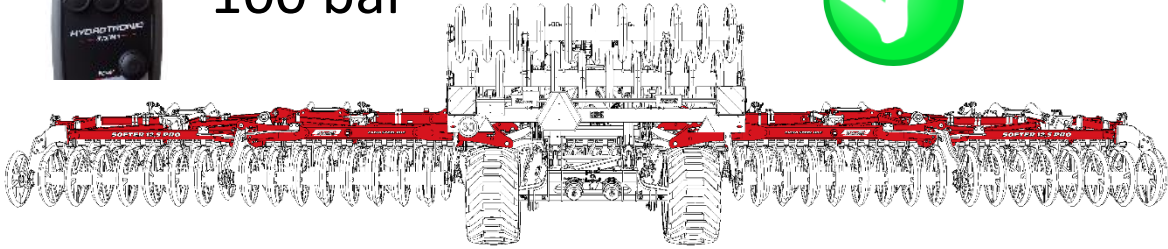

			 <i>The effective technology and complex services</i>			

Machine unfolding procedure – work position

1a		
1b		
2a		
2b		
2c		
2d		
3a		

2a

2b

2c

2c

100 bar

2d

SF1250 | 1050PRO

1

h [cm / in]	
0	60 / 24
2	58 / 23
4	55 / 22
6	53 / 21
8	50 / 20
14	TRANSPORT

2

3

○ 20 s

MAX 180 bar