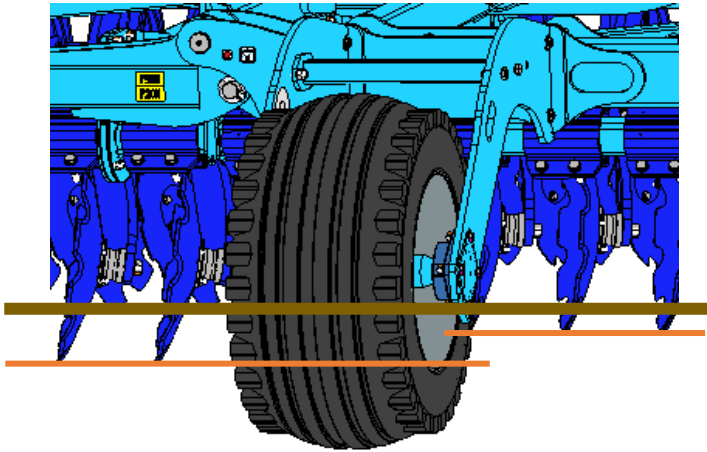

2d

SF1250 | 1050PRO

1

h [cm / in]	
0	60 / 24
2	58 / 23
4	55 / 22
6	53 / 21
8	50 / 20
14	TRANSPORT

2

3

○ 20 s

MAX 180 bar

Machine folding procedure – transport position

1a		
1b		
2a		
2b		
2c		
2d		
3a		
3b		
4		

2c

2d

3a

3b

 $p > 6 \text{ bar}$