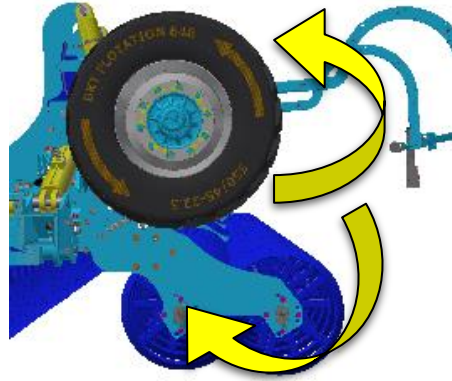

			 <i>The effective technology and complex services</i>			

Machine unfolding procedure – work position

1a		
1b		
2a		
2b		
2c		
2d		
3a		

2a

2b

2c

2c

100 bar

2d

SF1250 | 1050PRO

1

h [cm / in]	
0	60 / 24
2	58 / 23
4	55 / 22
6	53 / 21
8	50 / 20
14	TRANSPORT

2

3

○ 20 s

MAX 180 bar