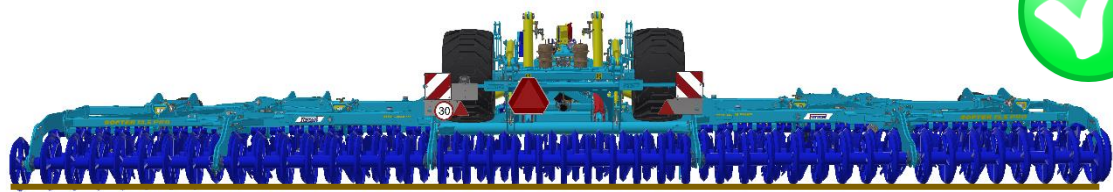

2d

SF1250 | 1050PRO

1

h [cm / in]	
0	60 / 24
2	58 / 23
4	55 / 22
6	53 / 21
8	50 / 20
14	TRANSPORT

2

3

○ 20 s

MAX 180 bar

Machine folding procedure – transport position

1a		
1b		
2a		
2b		
2c		
2d		
3a		
3b		
4		

2c

2d

3a

3b

 $p > 6 \text{ bar}$