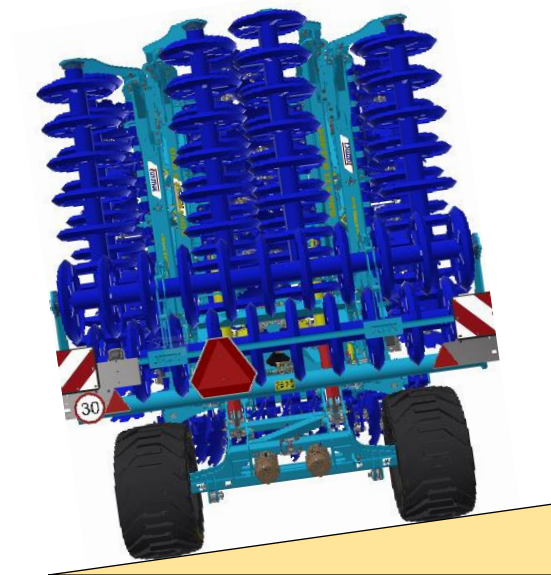

			 <i>The effective technology and complex services</i>			

Machine unfolding procedure – work position

1a		
1b		
2a		
2b		
2c		
2d		
3a		

2a

2b

2c

2c

100 bar

2d

SF1250 | 1050PRO

1

h [cm / in]	
0	60 / 24
2	58 / 23
4	55 / 22
6	53 / 21
8	50 / 20
14	TRANSPORT

2

3

○ 20 s

MAX 180 bar