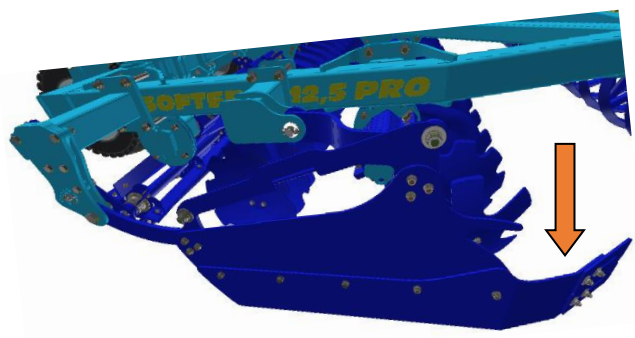

2d

SF1250 | 1050PRO

1

h [cm / in]	
0	60 / 24
2	58 / 23
4	55 / 22
6	53 / 21
8	50 / 20
14	TRANSPORT

2

3

○ 20 s

MAX 180 bar

Machine folding procedure – transport position

1a		
1b		
2a		
2b		
2c		
2d		
3a		
3b		
4		

2c

2d

3a

3b

 $p > 6 \text{ bar}$