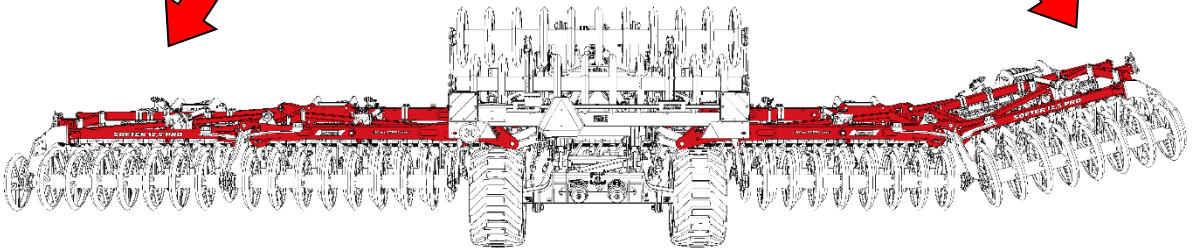

			 <i>The effective technology and complex services</i>			

Machine unfolding procedure – work position

1a		
1b		
2a		
2b		
2c		
2d		
3a		

2a

2b

2c

2c

100 bar

2d

SF1250 | 1050PRO

1

h [cm / in]	
0	60 / 24
2	58 / 23
4	55 / 22
6	53 / 21
8	50 / 20
14	TRANSPORT

2

3

○ 20 s

MAX 180 bar