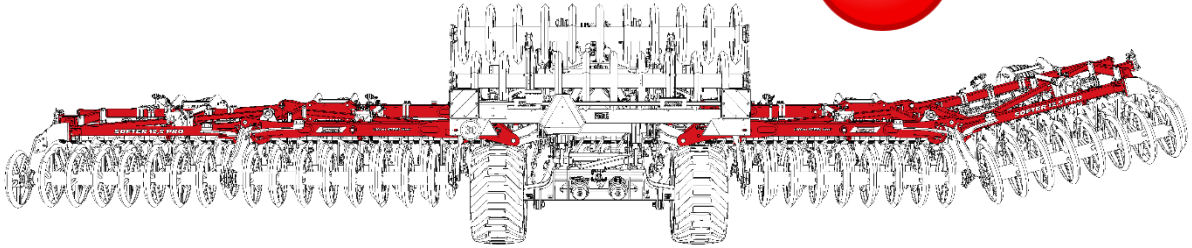

			 <i>The effective technology and complex services</i>			

Machine unfolding procedure – work position

1a		
1b		
2a		
2b		
2c		
2d		
3a		

2a

2b

2c

2c

100 bar

2d

SF1250 | 1050PRO

1

h [cm / in]	
0	60 / 24
2	58 / 23
4	55 / 22
6	53 / 21
8	50 / 20
14	TRANSPORT

2

3

○ 20 s

MAX 180 bar