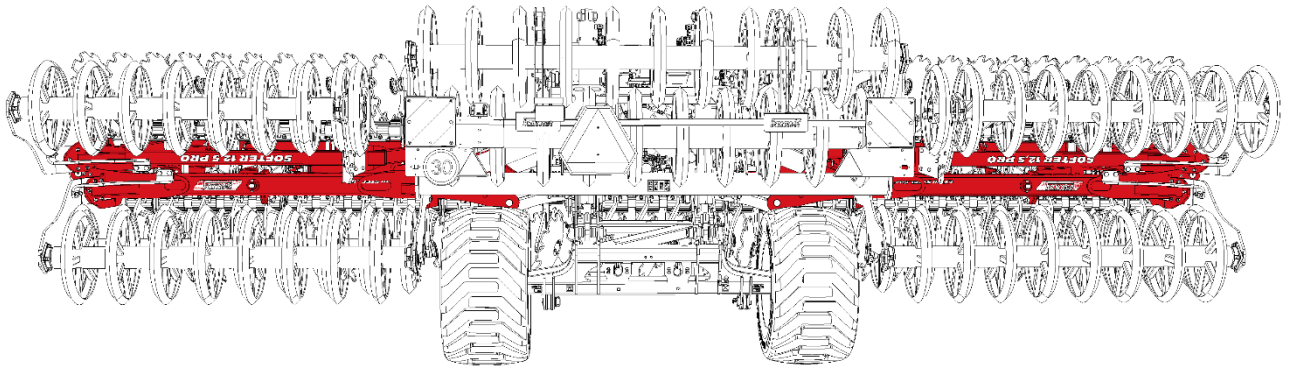

			 <i>The effective technology and complex services</i>			

Machine unfolding procedure – work position

1a		
1b		
2a		
2b		
2c		
2d		
3a		

2a

2b

2c

2c

100 bar

2d

SF1250 | 1050PRO

1

h [cm / in]	
0	60 / 24
2	58 / 23
4	55 / 22
6	53 / 21
8	50 / 20
14	TRANSPORT

2

3

○ 20 s

MAX 180 bar

Machine folding procedure – transport position

1a		
1b		
2a		
2b		
2c		
2d		
3a		
3b		
4		

2c

2d

3a

3b

 $p > 6 \text{ bar}$