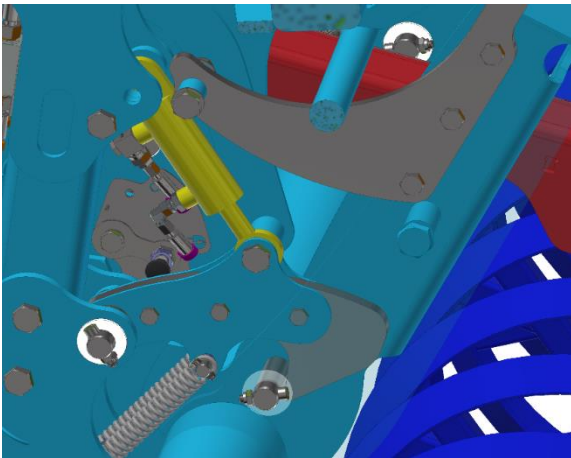

			 <i>The effective technology and complex services</i>			

Machine unfolding procedure – work position

1a		
1b		
2a		
2b		
2c		
2d		
3a		

2a

2b

2c

2c

100 bar

2d

SF1250 | 1050PRO

1

h [cm / in]	
0	60 / 24
2	58 / 23
4	55 / 22
6	53 / 21
8	50 / 20
14	TRANSPORT

2

3

○ 20 s

MAX 180 bar