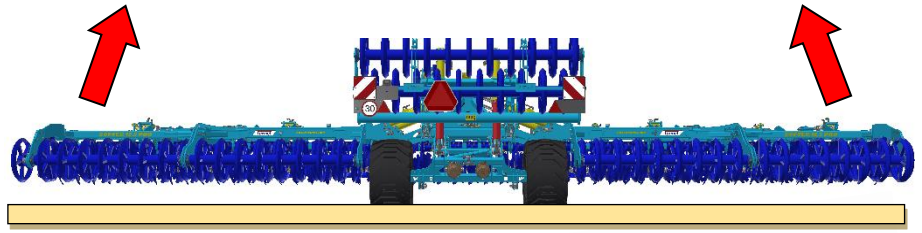

Machine folding procedure – transport position

1a		
1b		
2a		
2b		
2c		
2d		
3a		
3b		
4		

2c