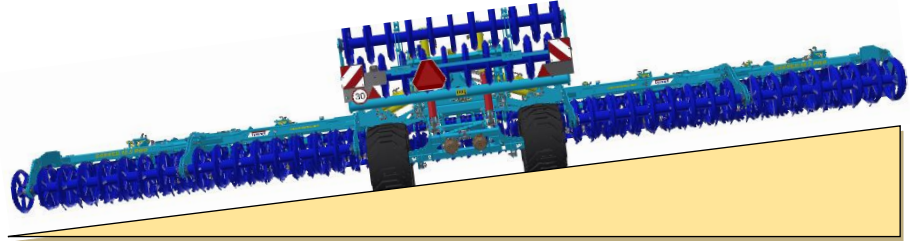

2d

SF1250 | 1050PRO

1

h [cm / in]	
0	60 / 24
2	58 / 23
4	55 / 22
6	53 / 21
8	50 / 20
14	TRANSPORT

2

3

○ 20 s

MAX 180 bar

Machine folding procedure – transport position

1a		
1b		
2a		
2b		
2c		
2d		
3a		
3b		
4		

2c

2d

3a

3b

 $p > 6 \text{ bar}$