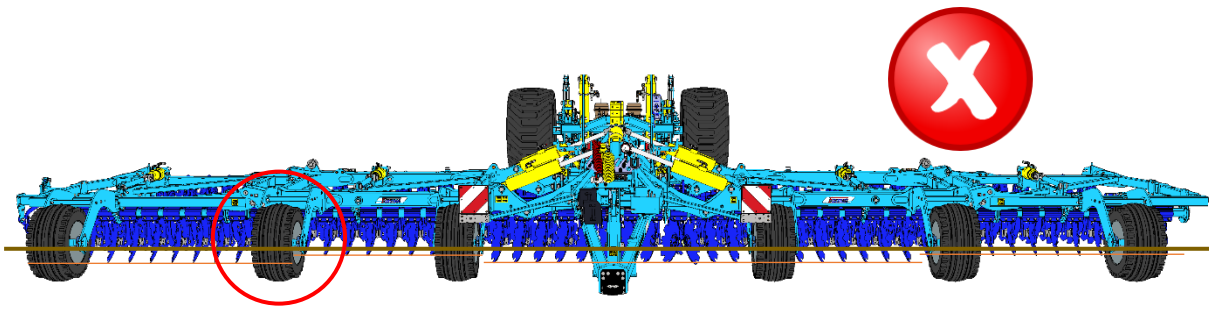

			 <i>The effective technology and complex services</i>			

Machine unfolding procedure – work position

1a		
1b		
2a		
2b		
2c		
2d		
3a		

2a

2b

2c

2c

100 bar

2d

SF1250 | 1050PRO

1

h [cm / in]	
0	60 / 24
2	58 / 23
4	55 / 22
6	53 / 21
8	50 / 20
14	TRANSPORT

2

3

○ 20 s

MAX 180 bar

Machine folding procedure – transport position

1a		
1b		
2a		
2b		
2c		
2d		
3a		
3b		
4		

2c

2d

3a

3b

 $p > 6 \text{ bar}$