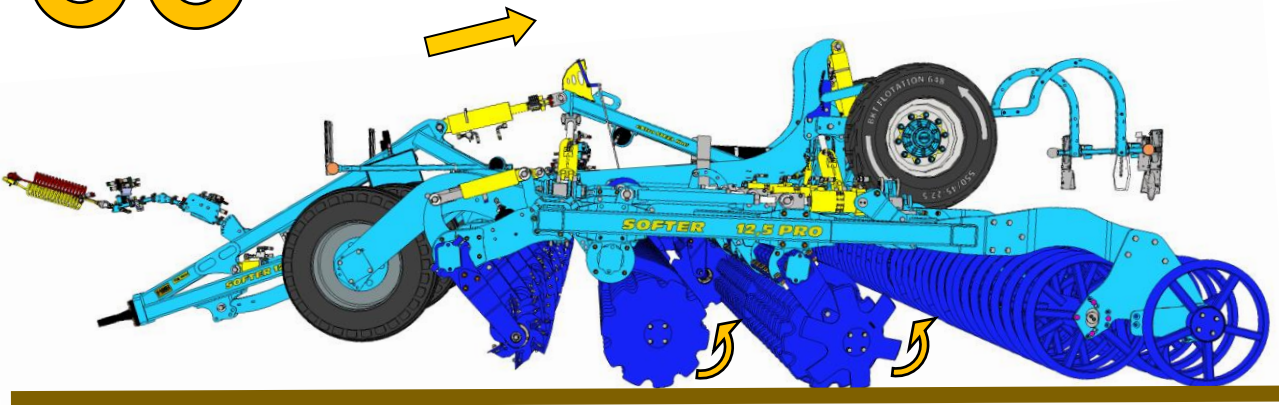

			 <i>The effective technology and complex services</i>			

Machine unfolding procedure – work position

1a		
1b		
2a		
2b		
2c		
2d		
3a		

2a

2b

2c

2c

100 bar

2d

SF1250 | 1050PRO

1

h [cm / in]	
0	60 / 24
2	58 / 23
4	55 / 22
6	53 / 21
8	50 / 20
14	TRANSPORT

2

3

○ 20 s

MAX 180 bar