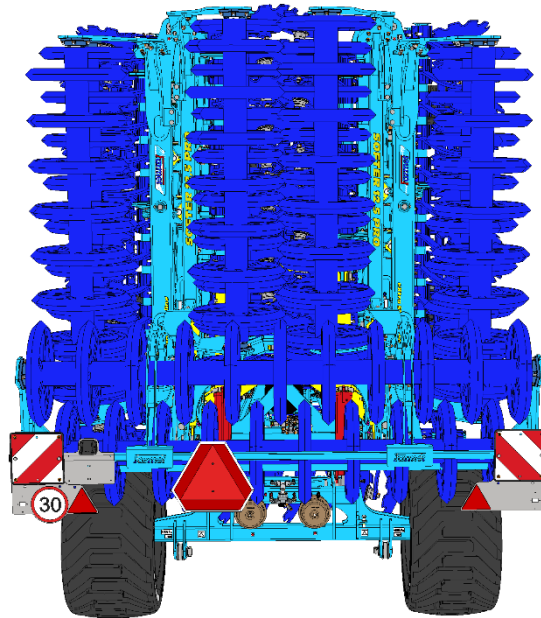

2d

SF1250 | 1050PRO

1

h [cm / in]	
0	60 / 24
2	58 / 23
4	55 / 22
6	53 / 21
8	50 / 20
14	TRANSPORT

2

3

○ 20 s

MAX 180 bar

Machine folding procedure – transport position

1a		
1b		
2a		
2b		
2c		
2d		
3a		
3b		
4		

2c

2d

3a

3b

 $p > 6 \text{ bar}$