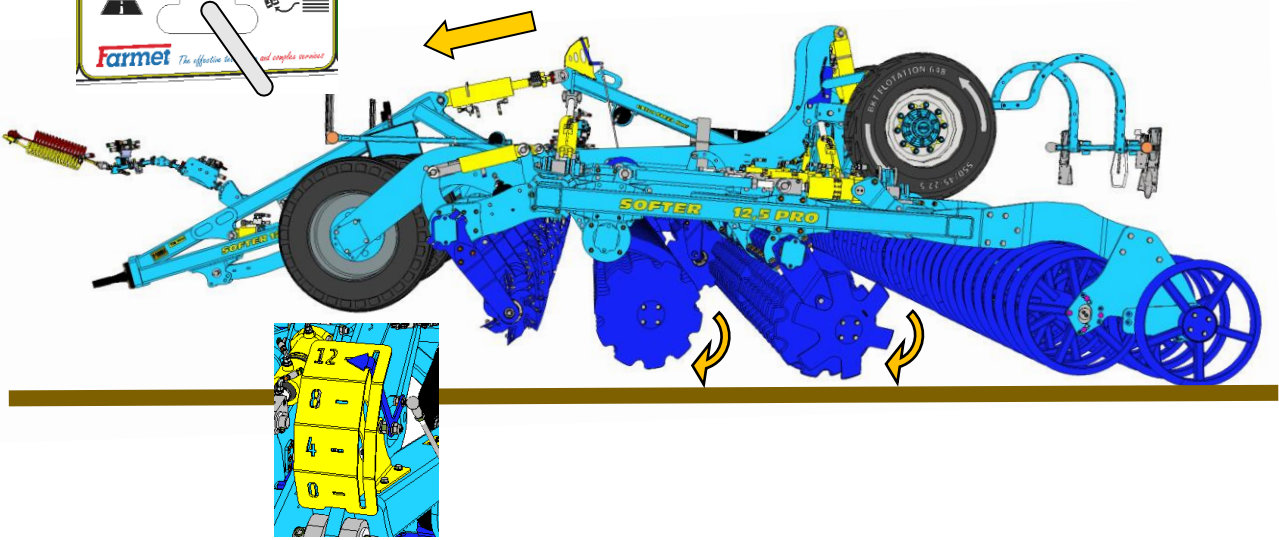

			 <i>The effective technology and complex services</i>			

Machine unfolding procedure – work position

1a		
1b		
2a		
2b		
2c		
2d		
3a		

2a

2b

2c

2c

100 bar

2d

SF1250 | 1050PRO

1

h [cm / in]	
0	60 / 24
2	58 / 23
4	55 / 22
6	53 / 21
8	50 / 20
14	TRANSPORT

2

3

○ 20 s

MAX 180 bar

Machine folding procedure – transport position

1a		
1b		
2a		
2b		
2c		
2d		
3a		
3b		
4		

2c

2d

3a

3b

 $p > 6 \text{ bar}$