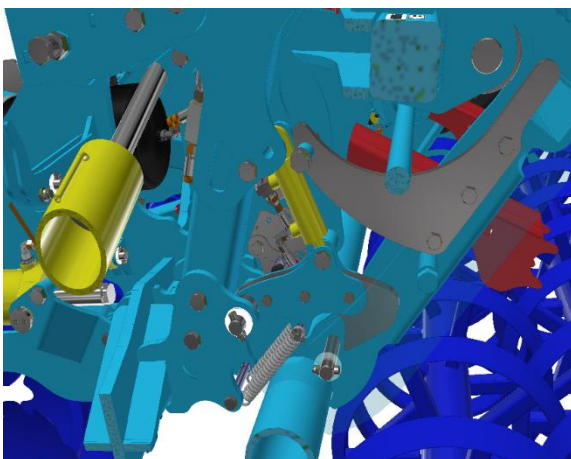

			 <i>The effective technology and complex services</i>			

Machine unfolding procedure – work position

1a		
1b		
2a		
2b		
2c		
2d		
3a		

2a

2b

2c

2c

100 bar

2d

SF1250 | 1050PRO

1

h [cm / in]	
0	60 / 24
2	58 / 23
4	55 / 22
6	53 / 21
8	50 / 20
14	TRANSPORT

2

3

○ 20 s

MAX 180 bar