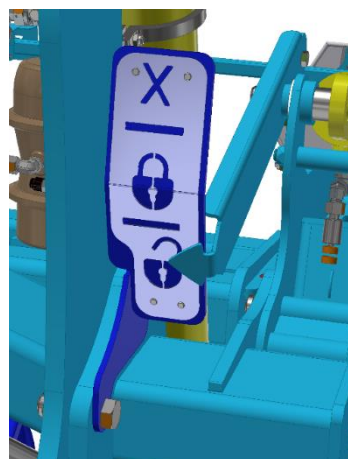

			 <i>The effective technology and complex services</i>			

Machine unfolding procedure – work position

1a		
1b		
2a		
2b		
2c		
2d		
3a		

2a

2b

2c

2c

100 bar

2d

SF1250 | 1050PRO

1

h [cm / in]	
0	60 / 24
2	58 / 23
4	55 / 22
6	53 / 21
8	50 / 20
14	TRANSPORT

2

3

○ 20 s

MAX 180 bar