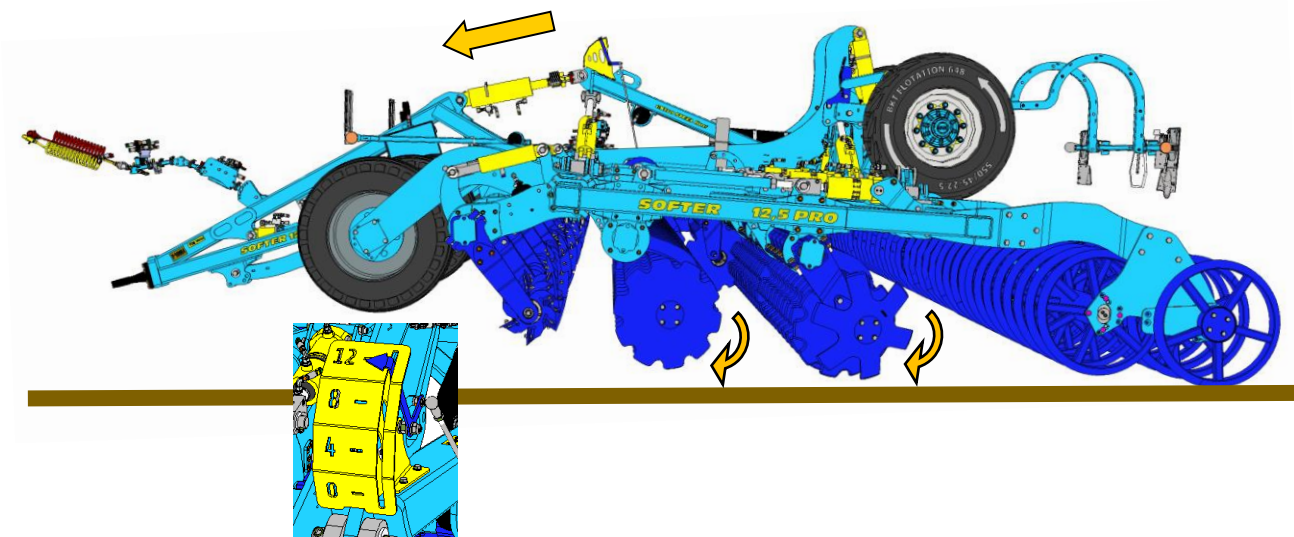

			 <i>The effective technology and complex services</i>			

Machine unfolding procedure – work position

1a		
1b		
2a		
2b		
2c		
2d		
3a		

2a

2b

2c

2c

100 bar

2d

SF1250 | 1050PRO

1

h [cm / in]	
0	60 / 24
2	58 / 23
4	55 / 22
6	53 / 21
8	50 / 20
14	TRANSPORT

2

3

○ 20 s

MAX 180 bar