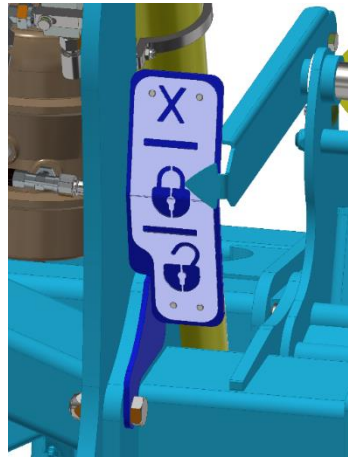

			 <i>The effective technology and complex services</i>			

Machine unfolding procedure – work position

1a		
1b		
2a		
2b		
2c		
2d		
3a		

2a

2b

2c

2c

100 bar

2d

SF1250 | 1050PRO

1

h [cm / in]	
0	60 / 24
2	58 / 23
4	55 / 22
6	53 / 21
8	50 / 20
14	TRANSPORT

2

3

○ 20 s

MAX 180 bar