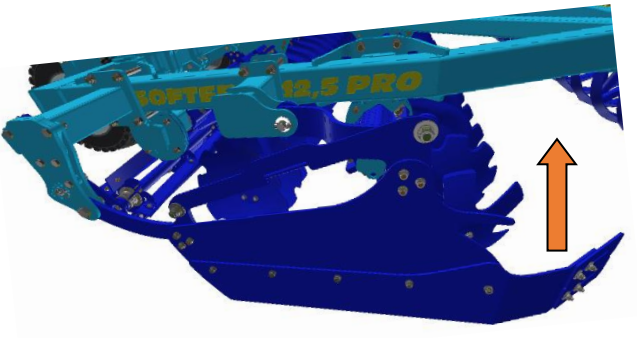

2d

SF1250 | 1050PRO

1

h [cm / in]	
0	60 / 24
2	58 / 23
4	55 / 22
6	53 / 21
8	50 / 20
14	TRANSPORT

2

3

○ 20 s

MAX 180 bar

Machine folding procedure – transport position

1a		
1b		
2a		
2b		
2c		
2d		
3a		
3b		
4		

2c

2d

3a

3b

 $p > 6 \text{ bar}$