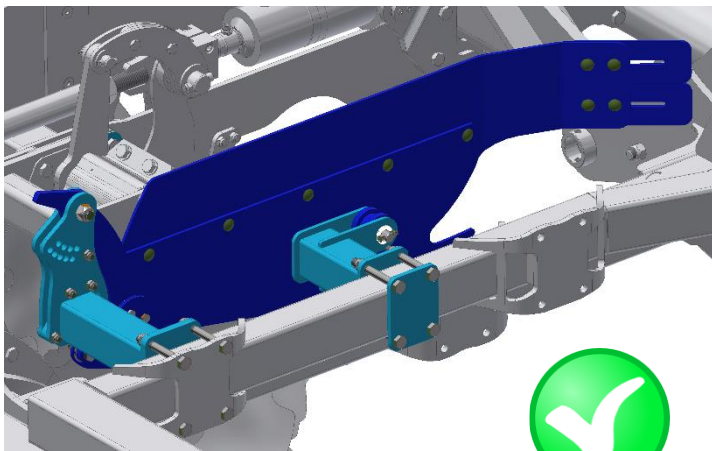

Machine folding procedure – transport position

1a		
1b		
2a		
2b		
2c		
2d		
3a		
3b		
4		

2c