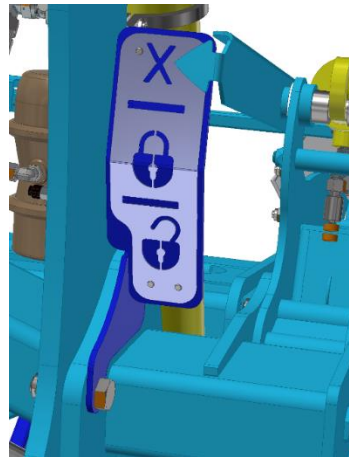

			 <i>The effective technology and complex services</i>			

Machine unfolding procedure – work position

1a		
1b		
2a		
2b		
2c		
2d		
3a		

2a

2b

2c

2c

100 bar

2d

SF1250 | 1050PRO

1

h [cm / in]	
0	60 / 24
2	58 / 23
4	55 / 22
6	53 / 21
8	50 / 20
14	TRANSPORT

2

3

○ 20 s

MAX 180 bar