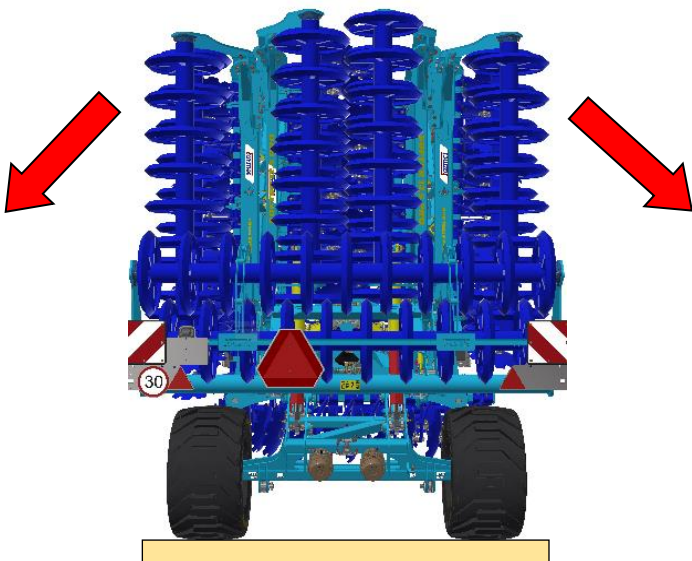

			 <i>The effective technology and complex services</i>			

Machine unfolding procedure – work position

1a		
1b		
2a		
2b		
2c		
2d		
3a		

2a

2b

2c

2c

100 bar

2d

SF1250 | 1050PRO

1

h [cm / in]	
0	60 / 24
2	58 / 23
4	55 / 22
6	53 / 21
8	50 / 20
14	TRANSPORT

2

3

○ 20 s

MAX 180 bar