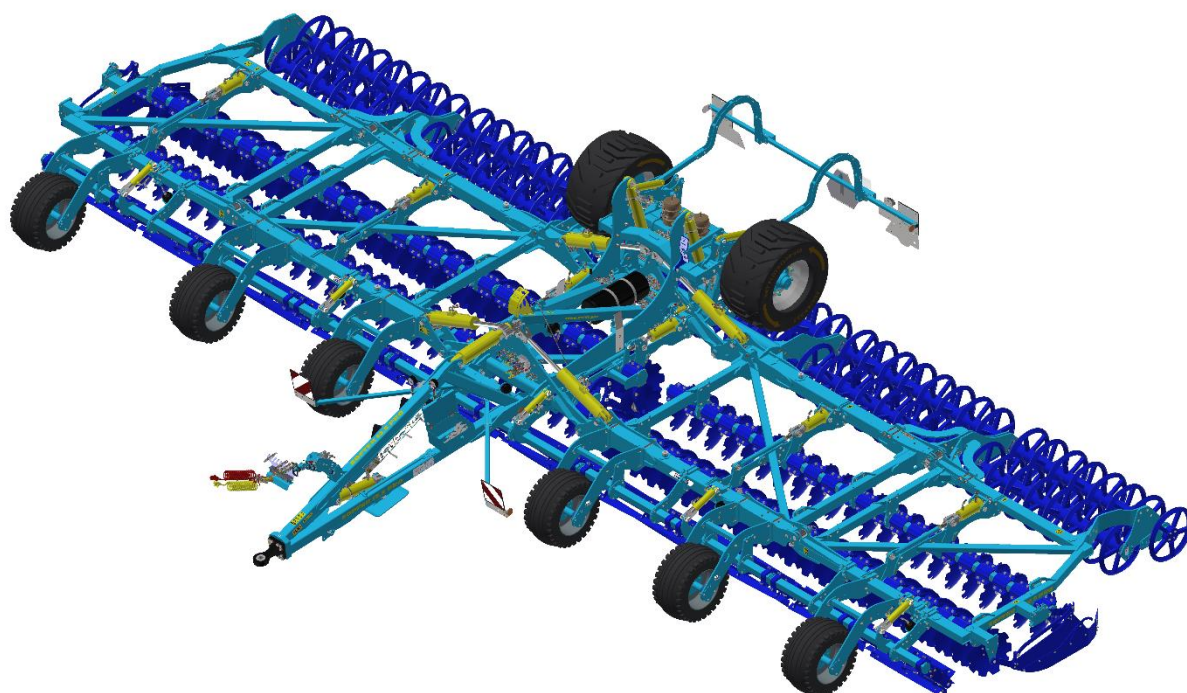

QUICK START

SOFTER

SF1050PRO | SF1250PRO

Edition: 9 | Effective from: 1. 2. 2023