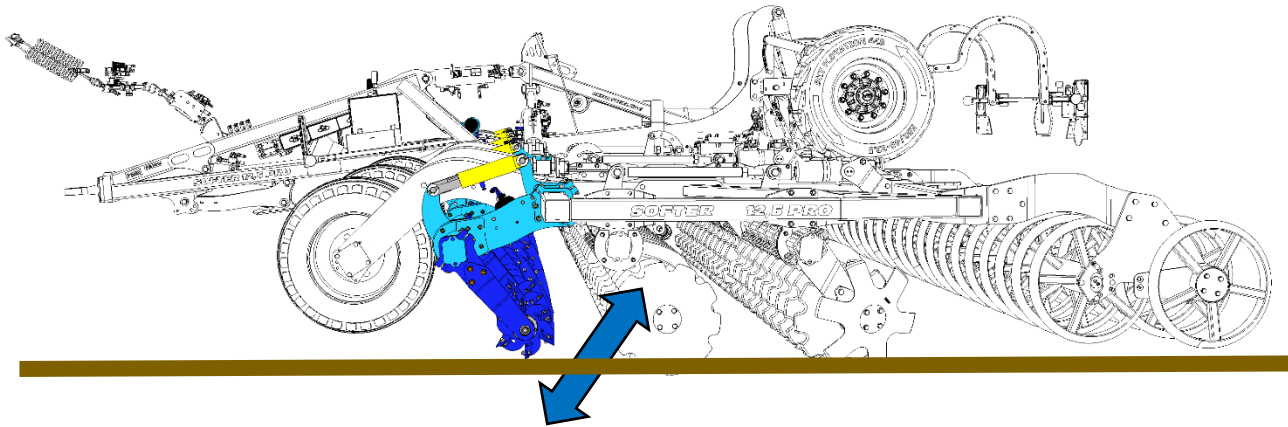

			 <i>The effective technology and complex services</i>			

Machine unfolding procedure – work position

1a		
1b		
2a		
2b		
2c		
2d		
3a		

2a

2b

2c

2c

100 bar

2d

SF1250 | 1050PRO

1

h [cm / in]	
0	60 / 24
2	58 / 23
4	55 / 22
6	53 / 21
8	50 / 20
14	TRANSPORT

2

3

○ 20 s

MAX 180 bar